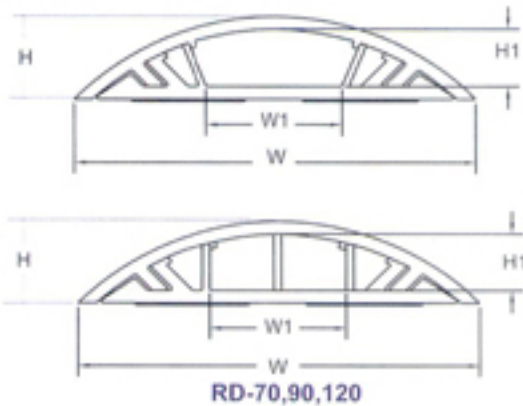

SHINOHAWA

ROUND TYPE WIRING DUCT

- Material: High impact, rigid, self-extinguish PVC
- Service temperature: 85°C
- Color: Grey. (white, milk, brown, dark brown available)
- Backed with high quality double sided tape for permanent stick. Good for floor wiring to facilitate trolley pass and to avoid trip.

Unit:mm

Item No.	W	W1	H	H1	Length
RD-20	20	8	6	4	1M
RD-20C					
RD-20M					
RD-30	30	11	8	6	
RD-30C					
RD-30M					
RD-40	40	16	9.5	7	
RD-40C					
RD-40M					
RD-50	50	20	11	8	
RD-50C					
RD-50M					
RD-60	60	30	13	9	
RD-60C					
RD-60M					
RD-70	70	40	15	10	
RD-70C					
RD-70M					
★ RD-90	90	45	19	15	
★ RD-90C					
★ RD-90M					
★ RD-120	120	70	25	21	
★ RD-120C					
★ RD-120M					

★ NEW SIZE

WIRING DUCT CUTTER

Item No. : WT-1

Item No. : EKS-125
Cutting Range : width 125mm MAX