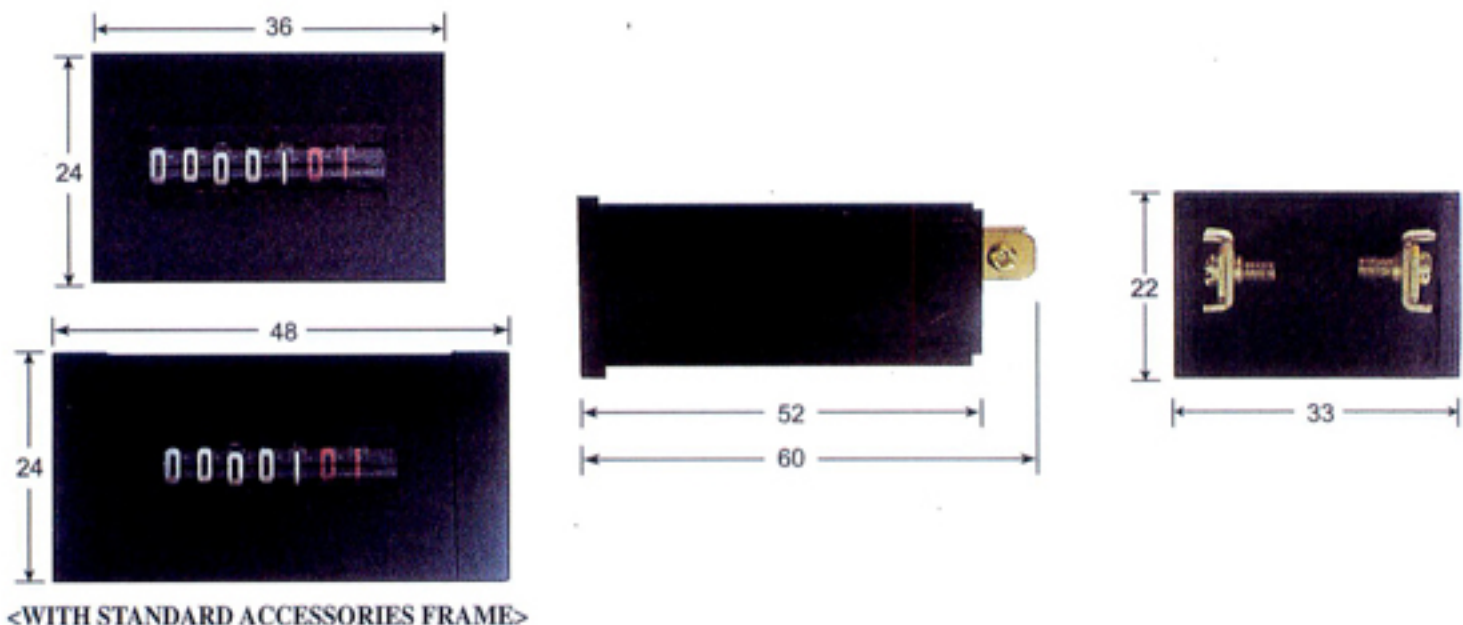

FEATURES

- ITEM NO. : HM-3
- THIS PRODUCTS IS SUITABLE FOR USAGE OF HOUSE; INDUSTRY. AIR CONDITION, ETC.
- TIME SETTING RANGE AVAILABLE FROM 0 TO 99999.99 HOURS.
- POWER : 110V, 220VAC
50 or 60Hz

HM-3 HOUR METER.
WITH STANDARD ACCESSORIES FRAME

DIMENSIONS: (mm.)

<WITH STANDARD ACCESSORIES FRAME>

OPTIONAL ACCESSORIES FRAME: